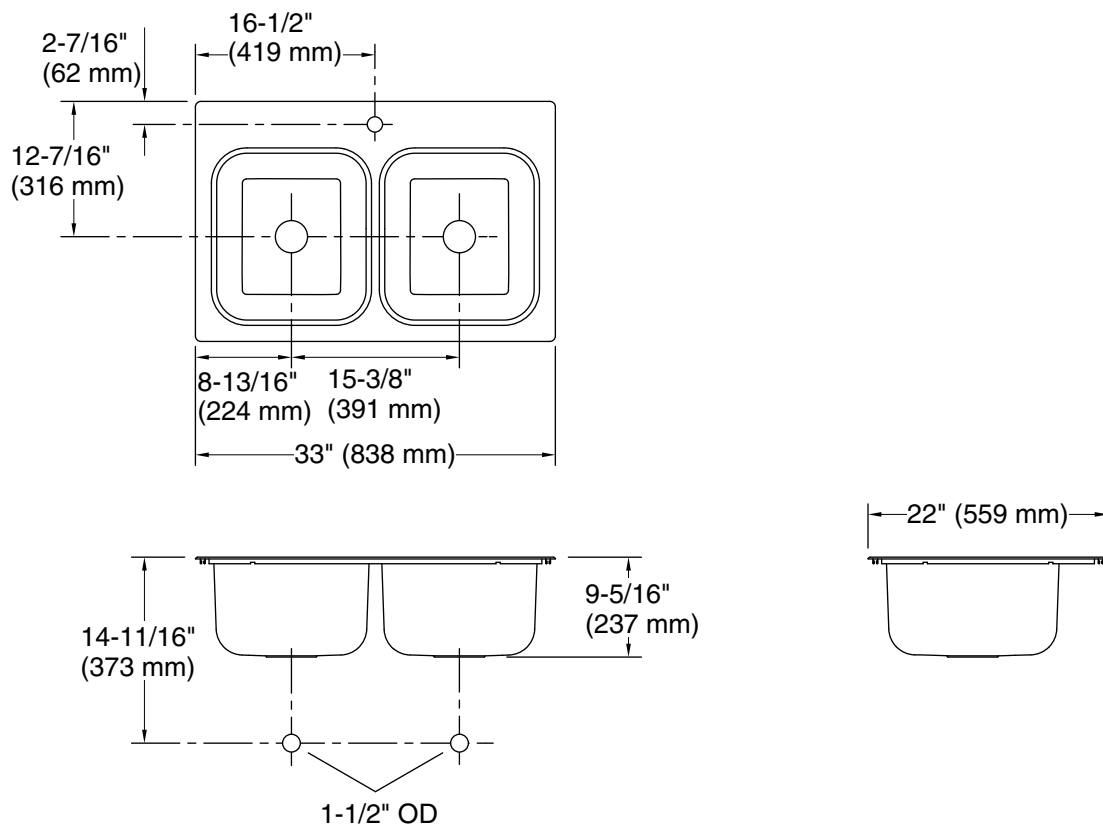

Meritor®

33" top-mount/undermount double-bowl kitchen sink

28197-1

Features

- 36" (914 mm) minimum base cabinet width
- Double-equal bowls
- 9" (229 mm) depth provides generous workspace
- Rounded corners are easy to clean
- Angled edge allows for easy sweeping of food or water from countertop to bowl
- SilentShield® sound-absorption technology offers quieter performance
- Single faucet hole
- Box includes: Sink, installation hardware
- Optional K-6401 sink rack (sold separately)

Codes/Standards

ASME A112.19.3/CSA B45.4

STERLING® One-Year Limited Warranty

See website for detailed warranty information.

Technical Information

All product dimensions are nominal.

Bowl configuration:	Double equal
Installation:	Top-mount, Undermount
Min. base cabinet width:	36" (914 mm)
Bowl area (Left):	Length: 14-1/8" (359 mm) Width: 15-3/4" (400 mm) Bowl depth: 9" (229 mm)
Bowl area (Right):	Length: 14-1/8" (359 mm) Width: 15-3/4" (400 mm) Bowl depth: 9" (229 mm)
Number of deck holes:	1
Faucet hole(s):	1-7/16" (37 mm)
Drain hole:	3-3/4" (94 mm)
Template:	Top-mount/Undermount, 1476435-7, required, included